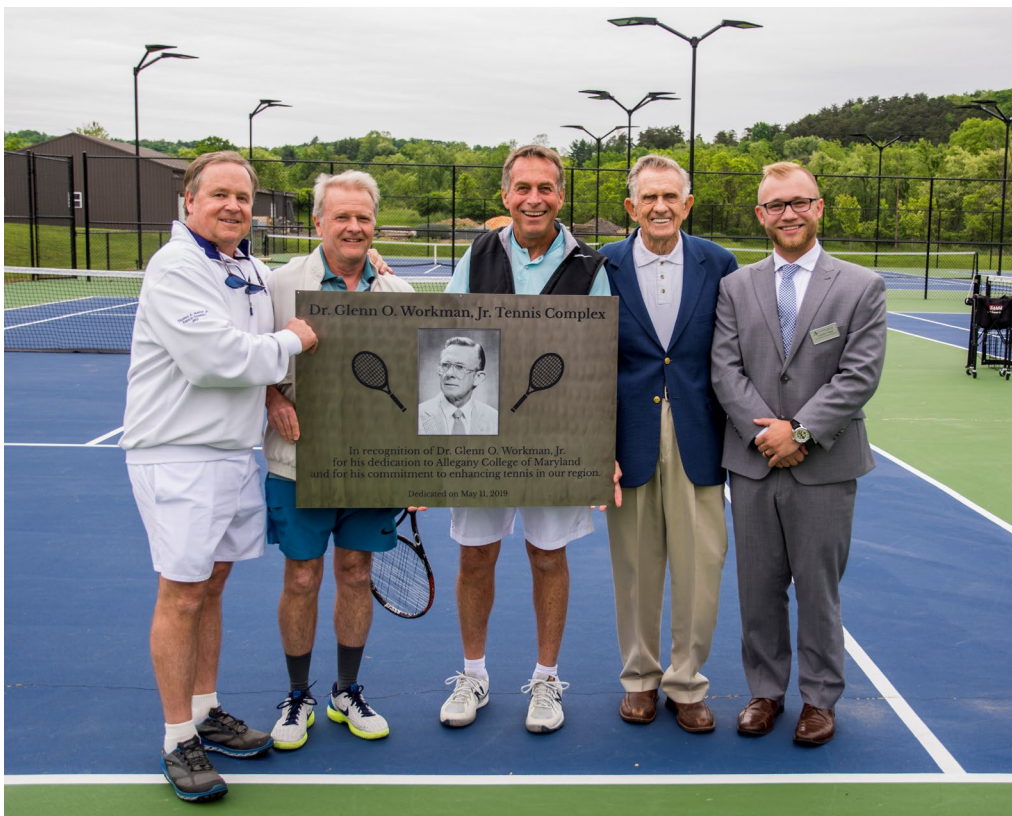

# ALLEGANY COLLEGE of MARYLAND

**FOR IMMEDIATE RELEASE**  
May 15, 2019

**FOR MORE INFORMATION**  
Kristin Kehrwald  
301-784-5152  
[kkehrwald@allegany.edu](mailto:kkehrwald@allegany.edu)

ALLEGANY COLLEGE OF MARYLAND TENNIS COMPLEX  
DEDICATED TO DR. GLENN WORKMAN, JR.

PHOTO CAPTION 1==L-R: Speakers Rod Workman, Brendan Mattingly, Rick Workman, Dr. Glenn O. Workman, Jr. and ACM Development and Grants Associate Chandler Sagal. More than 55 community members, former ACM tennis players, friends and family attended the May 11th dedication of the Dr. Glenn O. Workman, Jr. Tennis Complex at the Allegany College of Maryland.

-more-

PHOTO CAPTION 2==Former Allegany College of Maryland tennis players, Athletics Department staff and members of the Workman family joined Dr. Glenn O. Workman, Jr. (fourth from right) in tossing tennis balls following the dedication of the tennis complex in his honor. An accomplished tennis player and member of the NJCAA Men's National Collegiate Tennis Hall of Fame, Workman coached intercollegiate tennis teams, compiling a 99-23-1 record over nine seasons. During his tenure, the Allegany College of Maryland tennis team earned three state and regional championships and competed in the NJCAA national tournament.