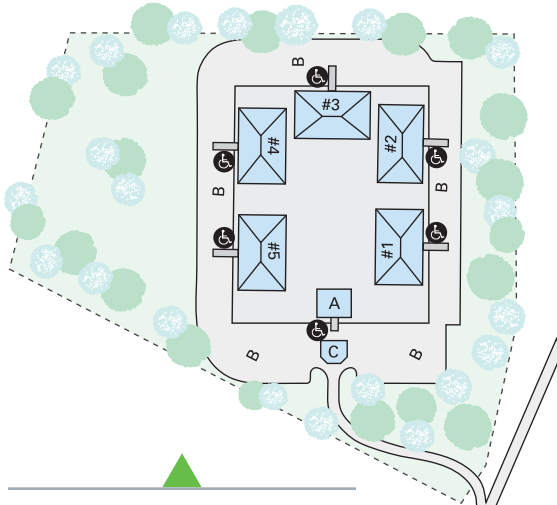

CUMBERLAND CAMPUS MAP

**ALLEGANY
COLLEGE**
of
MARYLAND

WILLOWBROOK WOODS
Student Housing Complex

STUDENT HOUSING LEGEND

- 1 • Student Housing Building
- 2 • Student Housing Building
- 3 • Student Housing Building
- 4 • Student Housing Building
- 5 • Student Housing Building
- A • Club House
- B • Parking
- C • Gatehouse
- ♿ • Handicap Parking

• THIS MAP NOT TO SCALE

LEGEND					
AD	Advancement (Foundation, Public Relations, Marketing)	H	Humanities	T	Technology
AH	Allied Health	L	Donald L. Alexander Library	TR	Transportation
AT	Automotive Technology	LB	Labyrinth	WB	Workforce Building
CC	College Center	M	Maintenance	WC	Thomas Welcome Center
CE	Continuing Education and Workforce Development	PE	Physical Education / Gymnasium (Bob Kirk Arena)	WCT	Western Region Correctional Training Center
CS	Campus Store (Bookstore)	S	Science	1-23	Parking
		SG	Storage	♿	Handicap Parking

Financial Aid, Admissions/Registration, Advising Center, Business and Student Housing Offices are located in the College Center (CC).
 Ample parking is available, with reserved parking identified for the handicapped.
 All-Gender Restrooms are available throughout the campus. To view a list of locations, visit: www.allegany.edu/agr