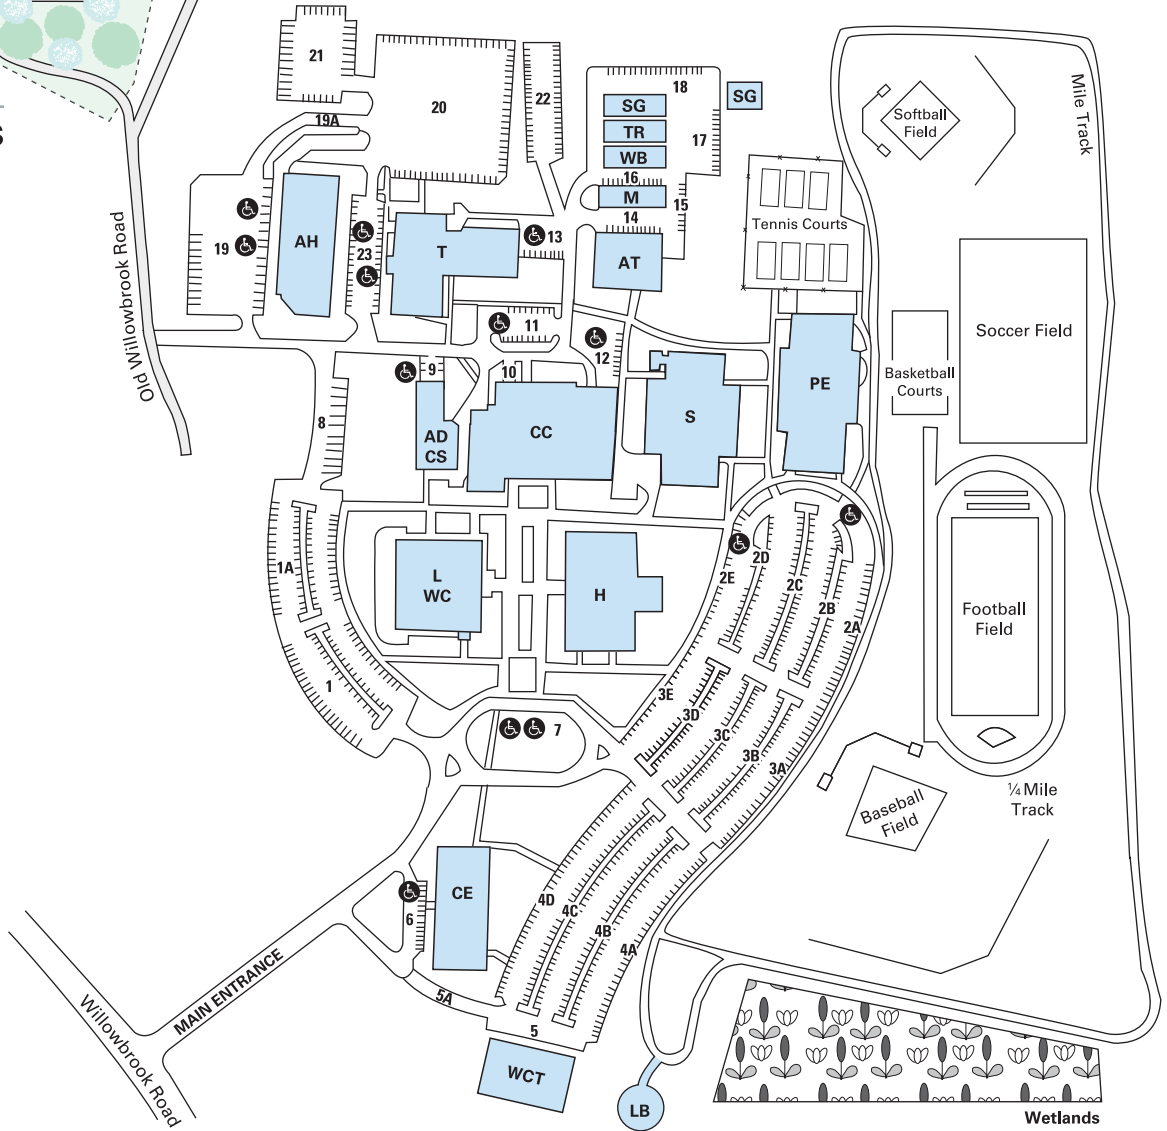

CUMBERLAND CAMPUS MAP

**ALLEGANY
COLLEGE**
of
MARYLAND

WILLOWBROOK WOODS
Student Housing Complex

STUDENT HOUSING LEGEND

- 1 • Student Housing Building
- 2 • Student Housing Building
- 3 • Student Housing Building
- 4 • Student Housing Building
- 5 • Student Housing Building
- A • Club House
- B • Parking
- C • Gatehouse
- ♿ • Handicap Parking

• THIS MAP NOT TO SCALE

LEGEND					
AD	Advancement (Foundation, Public Relations, Marketing)	H	Humanities	T	Technology
AH	Allied Health	L	Donald L. Alexander Library	TR	Transportation
AT	Automotive Technology	LB	Labyrinth	WB	Workforce Building
CC	College Center	M	Maintenance	WC	Thomas Welcome Center
CE	Continuing Education and Workforce Development	PE	Physical Education / Gymnasium (Bob Kirk Arena)	WCT	Western Region Correctional Training Center
CS	Campus Store (Bookstore)	S	Science	1-23	Parking
		SG	Storage	♿	Handicap Parking

Financial Aid, Admissions/Registration, Advising Center, Business and Student Housing Offices are located in the College Center (CC).
 Ample parking is available, with reserved parking identified for the handicapped.
 All-Gender Restrooms are available throughout the campus. To view a list of locations, visit: www.allegany.edu/agr