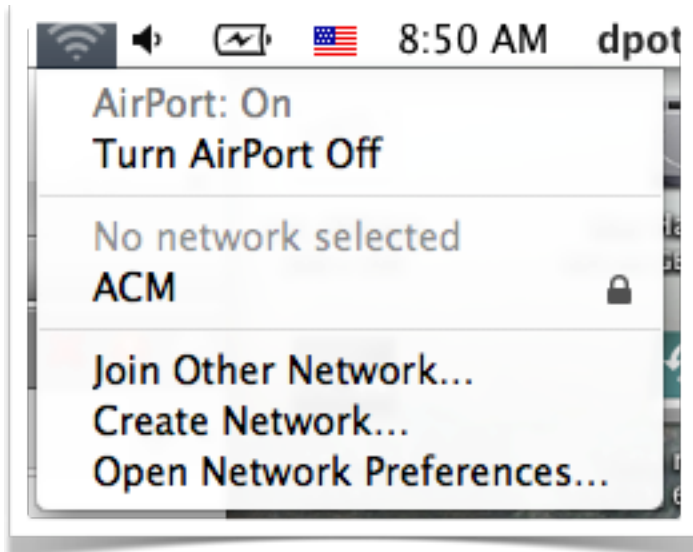

Allegany College of

Maryland Wireless Network

OS X Leopard

These instructions are for Apple OS X Leopard.
Click on the wireless icon in the menu bar.
You should see the ACM SSID. Click on it.

Type in your credentials.