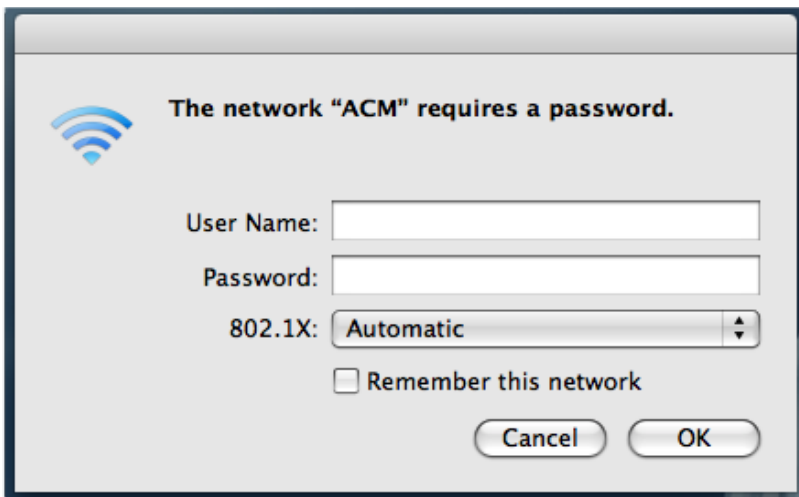

Allegany College of

Maryland Wireless Network

OS X Leopard

These instructions are for Apple OS X Leopard.
Click on the wireless icon in the menu bar.
You should see the ACM SSID. Click on it.

Type in your credentials.